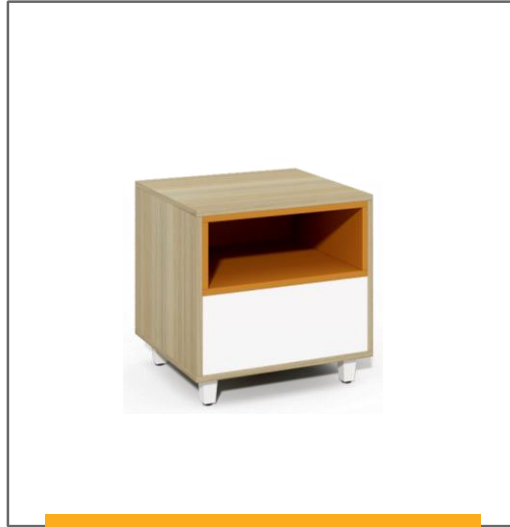

YOUTH SERIES

Home Furniture

ZP-8836

ZP-1397

ZP-6017

CONTENTS

01 BED/ BED SIDE

02 WARDROBE

03 BOOKSHELF

04 TV CABINET

05 STORAGE CABIENT

06 COFFEE TABLE

07 SOFA SET

YOUTH SERIES

NEW FASHION

BEDROOM

Model No.: CF-YT15
Size: 1540Wx2036Dx1050H

Model No.: CF-YT18
Size: 1840Wx2036Dx1050H

Model No.: CF-YT50
Size: 500W*450D*500H

Model No.: CF-YT50
Size: 500W*450D*500H

BOOKSHELF

Model No.: CF-YT75
Size: 750W*400D*2000H